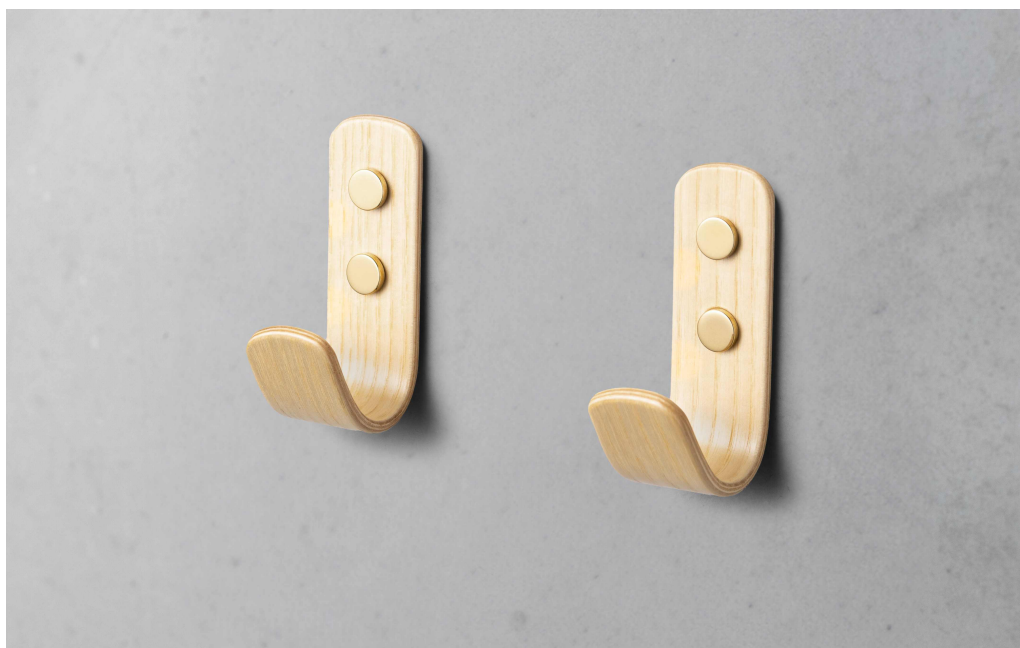

## WUOMA Kunti Towel Hook

Thank you for choosing the WUOMA Kunti towel hook. This manual contains information for installing and using the hook.

### PRODUCT INFORMATION

Width	25 mm	Material: wood veneer
Height	70 mm	
Depth	46,5 mm	